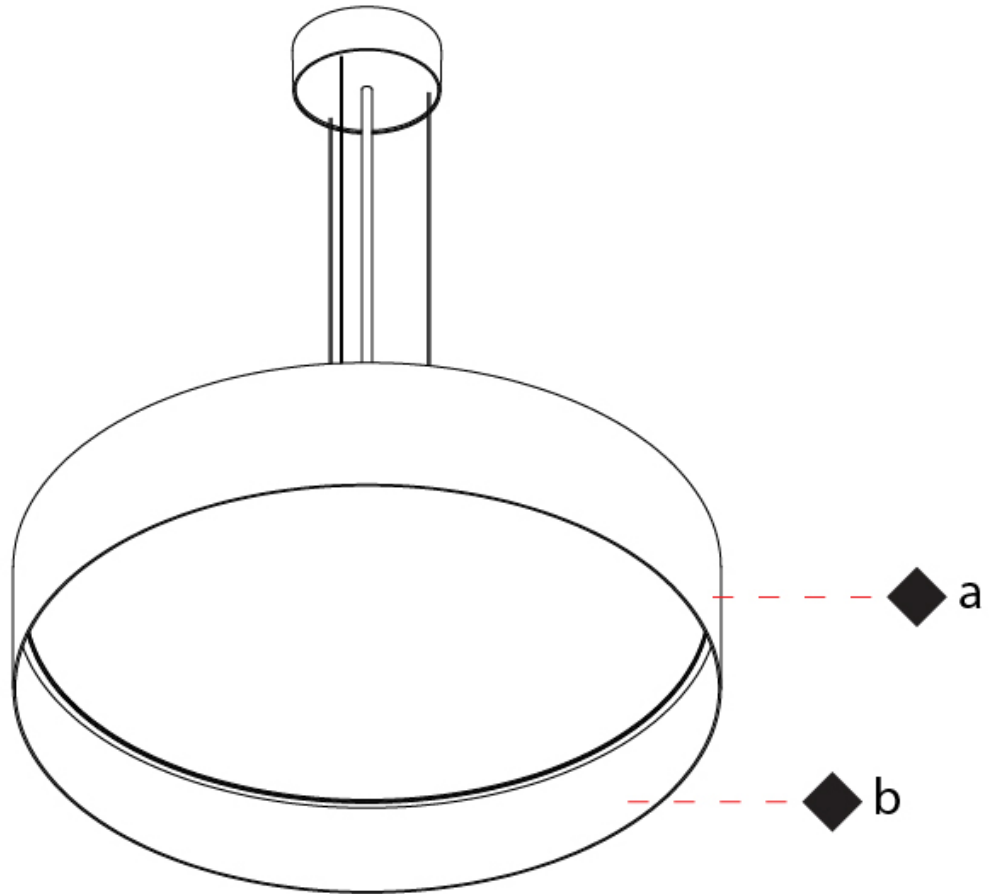

SIGN DRUM SUSPENSION

A201061-

PROJECT	_____
TYPE	_____
SPECIFIER	_____
QUANTITY	_____
DATE	_____

A