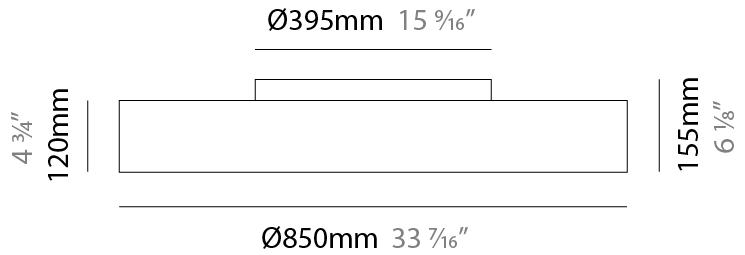

PROJECT	_____
TYPE	_____
SPECIFIER	_____
QUANTITY	_____
DATE	_____

SIGN DRUM SURFACE

A202011- _____ - _____
base number   Finish   Diffuser
                                 Options

1. To build a product code in our configurator select the specify button on the base model # product page
2. To build a manual product code on this datasheet choose from the options listed below in blue font and add the suffix to the base model #

GENERAL

Series: Sign Drum
Partner: Zaneen
Division: Architectural
Installation: Surface
Product Type: Ceiling Surface
Mounting Location: Ceiling
Light Distribution: Direct

PHYSICAL

Shape: Drum
Diameter (mm): 850
Diameter (in): 33 ⁷/₁₆
Height (mm): 155
Height (in): 6 ¹/₈
Diffuser: [Opal](#) / [Microprism](#) / [Sparkling Secret](#) / [Vintage Industrial](#)
Fixture Finish: [MBK](#) / [MBG](#) / [MWH](#) / [MWG](#)
Fixture Material: Aluminum

ELECTRICAL

Lamp Type: LED
Input Wattage (W): 83
Input Voltage (V): 120 - 277
Constant Current (MA): 350

LED

Color Temperature (°K): 2700-6500 Tunable White
CRI: >90 CRI
Lamp Life (hrs): 60000

OPTICAL

RATINGS AND CERTIFICATIONS

Certified By: Certified for North American Standards
IP rating: IP20