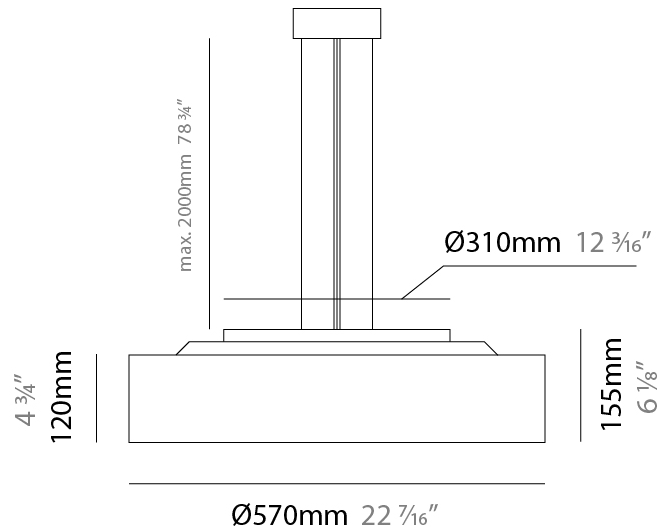

SIGN DRUM SUSPENSION

A201061-

base number   Finish   Diffuser
Options

1. To build a product code in our configurator select the specify button on the base model # product page
2. To build a manual product code on this datasheet choose from the options listed below in blue font and add the suffix to the base model #

GENERAL

Series: Sign Drum
Partner: Zaneen
Division: Architectural
Installation: Suspension
Product Type: Pendant
Mounting Location: Ceiling
Light Distribution: Direct / Indirect

PHYSICAL

Shape: Round
Diameter (mm): 570
Diameter (in): 22 ⁷/₁₆"
Height (mm): 155
Height (in): 6 ¹/₈"
Max. Overall Height (mm): 2155
Max. Overall Height (in): 84 ¹³/₁₆"
Diffuser: [Opal](#) / [Microprism](#) / [Sparkling Secret](#) / [Vintage Industrial](#)
Fixture Finish: [MBK](#) / [MBG](#) / [MWH](#) / [MWG](#)
Fixture Material: Aluminum
Cable Details: 2000mm/78 3/4" Transparent PVC power cable

ELECTRICAL

Lamp Type: LED
Input Wattage (W): 68
Input Voltage (V): 120 - 277
Constant Current (MA): 350

LED

Color Temperature (°K): 2700-6500 Tunable White
CRI: >90 CRI
Lamp Life (hrs): 60000

OPTICAL

Beam Angle: 96

RATINGS AND CERTIFICATIONS

Certified By: Certified for North American Standards
IP rating: IP20

PROJECT
TYPE
SPECIFIER
QUANTITY
DATE