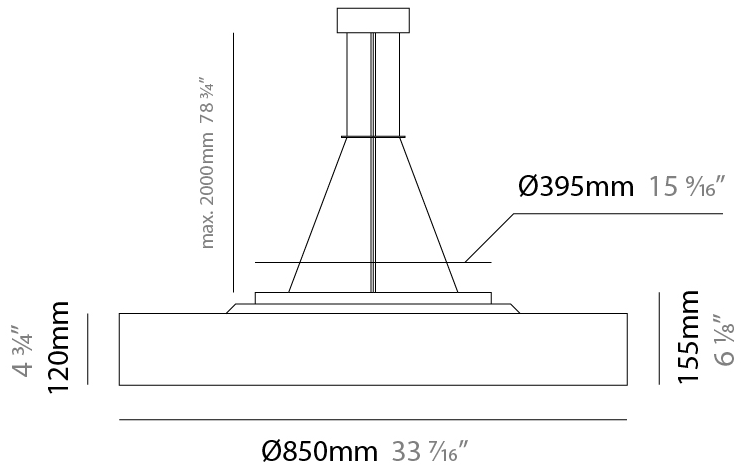

1. To build a product code in our configurator select the specify button on the base model # product page
2. To build a manual product code on this datasheet choose from the options listed below in blue font and add the suffix to the base model #

GENERAL

Series: Sign Drum
Partner: Zaneen
Division: Architectural
Installation: Suspension
Product Type: Pendant
Mounting Location: Ceiling
Light Distribution: Direct / Indirect

PHYSICAL

Shape: Round
Diameter (mm): 850
Diameter (in): 33 7/16
Height (mm): 155
Height (in): 6 1/8
Max. Overall Height (mm): 2155
Max. Overall Height (in): 84 3/16
Diffuser: [Opal](#) / [Microprism](#) / [Sparkling Secret](#) / [Vintage Industrial](#)
Fixture Finish: [MBK](#) / [MBG](#) / [MWH](#) / [MWG](#)
Fixture Material: Aluminum
Cable Details: 2000mm/78 3/4 Transparent PVC power cable

ELECTRICAL

Lamp Type: LED
Input Wattage (W): 106
Total Output Wattage (W): 76 / 12
Dimming: Tri-Mode (Non-Dimming and Phase Dimming (120Vac only) and 0-10V Dimming)
Driver Included: Yes
Driver Location: Integrated
Driver Type: Constant Current - Universal
Driver Class: Class 2
Input Voltage (V): 120 - 277
Constant Current (MA): 600 / 350

LED

Color Temperature (°K): [2700](#) / [3000](#) / [3500](#) / [4000](#)
Max. Delivered Lumen (lm): [10515](#) / [10854](#) / [11374](#) / [12577](#)
Nominal Lumen (lm): [13737](#) / [14178](#) / [14858](#) / [16429](#)
CRI: >90 CRI
Lamp Life (hrs): 60000

OPTICAL

RATINGS AND CERTIFICATIONS

Certified By: Certified for North American Standards
IP rating: IP20