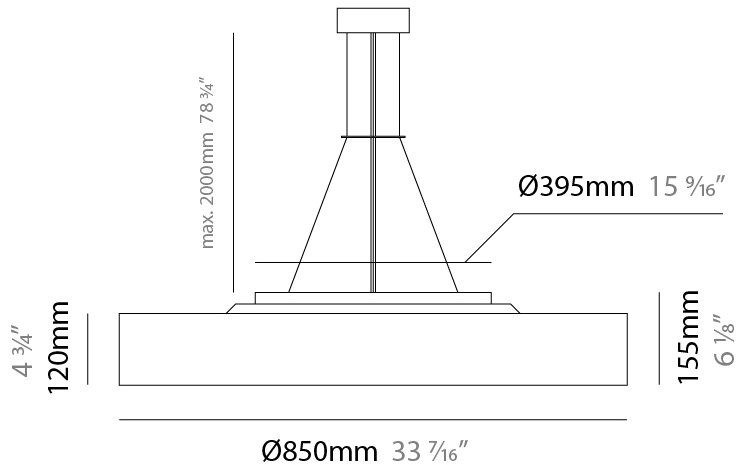

SIGN DRUM SUSPENSION

A201062-

base number   Finish   Diffuser
Options

1. To build a product code in our configurator select the specify button on the base model # product page
2. To build a manual product code on this datasheet choose from the options listed below in blue font and add the suffix to the base model #

GENERAL

Series: Sign Drum
Partner: Zaneen
Division: Architectural
Installation: Suspension
Product Type: Pendant
Mounting Location: Ceiling
Light Distribution: Direct / Indirect

PHYSICAL

Shape: Round
Diameter (mm): 850
Diameter (in): 33 ⁷/₁₆
Height (mm): 155
Height (in): 6 ¹/₈
Max. Overall Height (mm): 2155
Max. Overall Height (in): 84 ³/₁₆
[Diffuser: Opal / Microprism / Sparkling Secret / Vintage Industrial](#)
[Fixture Finish: MBK / MBG / MWH / MWG](#)
Fixture Material: Aluminum
Cable Details: 2000mm/78 3/4 Transparent PVC power cable

ELECTRICAL

Lamp Type: LED
Input Wattage (W): 101
Input Voltage (V): 120 - 277
Constant Current (MA): 350

LED

Color Temperature (°K): 2700-6500 Tunable White
CRI: >90 CRI
Lamp Life (hrs): 60000

OPTICAL

RATINGS AND CERTIFICATIONS

Certified By: Certified for North American Standards
IP rating: IP20

PROJECT
TYPE
SPECIFIER
QUANTITY
DATE