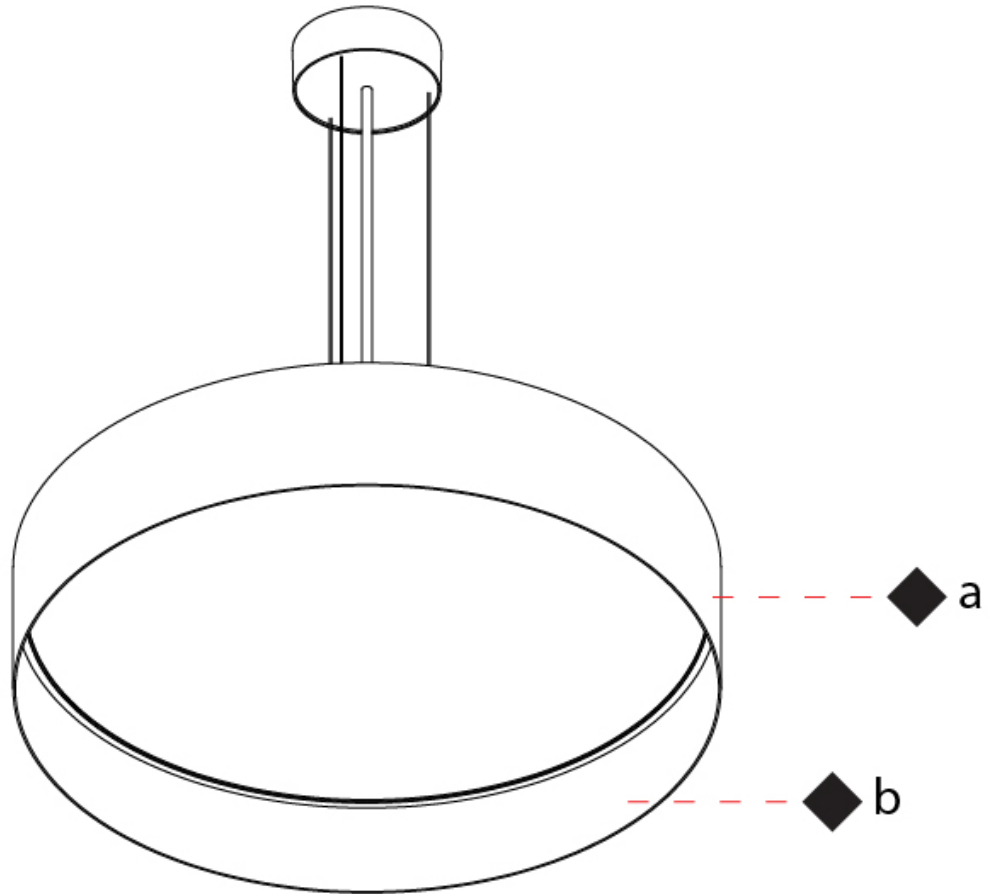

SIGN DRUM SUSPENSION

A201048-

PROJECT	_____
TYPE	_____
SPECIFIER	_____
QUANTITY	_____
DATE	_____

A