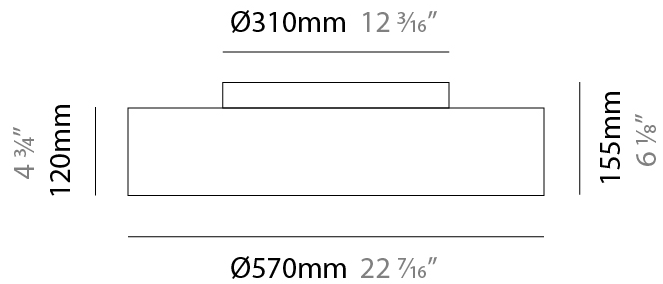

PROJECT
TYPE
SPECIFIER
QUANTITY
DATE

SIGN DRUM SURFACE

A202008-

base number   Color   Finish   Diffuser
Temperature   Options

1. To build a product code in our configurator select the specify button on the base model # product page
2. To build a manual product code on this datasheet choose from the options listed below in blue font and add the suffix to the base model #

GENERAL

Series: Sign Drum
Partner: Zaneen
Division: Architectural
Installation: Surface
Product Type: Ceiling Surface
Mounting Location: Ceiling
Light Distribution: Direct

PHYSICAL

Shape: Drum
Diameter (mm): 570
Diameter (in): 22 7/16
Height (mm): 155
Height (in): 6 1/8
Diffuser: [Opal](#) / [Microprism](#) / [Sparkling Secret](#) / [Vintage Industrial](#)
Fixture Finish: [MBK](#) / [MBG](#) / [MWH](#) / [MWG](#)
Fixture Material: Aluminum

ELECTRICAL

Lamp Type: LED
Input Wattage (W): 49
Dimming: Tri-Mode (Non-Dimming and Phase Dimming (120Vac only) and 0-10V Dimming)
Driver Included: Yes
Driver Location: Integrated
Driver Type: Constant Current - Universal
Driver Class: Class 2
Input Voltage (V): 120 - 277
Constant Current (MA): 350

LED

Color Temperature (°K): [2700](#) / [3000](#) / [3500](#) / [4000](#)
Max. Delivered Lumen (lm): 5016 / 5378 / 5382 / 5536
Nominal Lumen (lm): 6247 / 6697 / 6702 / 6894
CRI: >90 CRI
Lamp Life (hrs): 60000

OPTICAL

RATINGS AND CERTIFICATIONS

Certified By: Certified for North American Standards
IP rating: IP20